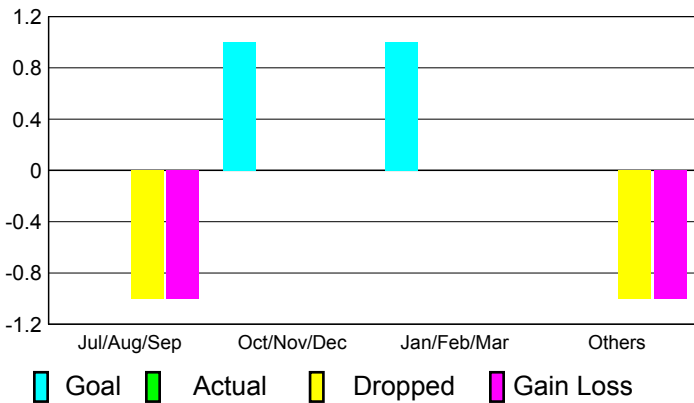

2010-2011 GMT Reports for District (or Undistricted) **District 107 D**

GMT: **JON BJARNI THORSTEINSSO** Location: **FINLAND**

GMT CA: **4**

CLUBS

Club Results
2010-2011

Clubs
2009-2010

Month	New Club Goal	Actual New Clubs	Actual Dropped Clubs	Gain/Loss of Clubs	Gain/Loss of Clubs
Jul/Aug/Sep	0	0	-1	-1	0
Oct/Nov/Dec	1	0	0	0	0
Jan/Feb/Mar	1	0	0	0	0
Apr/May/June	0	0	-1	-1	0
Totals	2	0	-2	-2	0

Club Results 2010-2011

Goal, New, Dropped, Gain/Loss

Comparison of Club Gain/Loss

Current Year Compared to the Previous Year

YTD Status Quo Clubs 2010-2011

Status Quo Clubs Compared to Status Quo Members

MEMBERSHIP

Membership Results
2010-2011

Membership
2009-2010

Month	Net Memb Goal	Actual New Memb	Actual Dropped Memb	Gain/Loss of Memb	Gain/Loss of Memb
Jul/Aug/Sep	-5	17	-20	-3	-17
Oct/Nov/Dec	26	40	-44	-4	-4
Jan/Feb/Mar	15	24	-25	-1	1
Apr/May/June	-10	58	-99	-41	5
Totals	26	139	-188	-49	-15