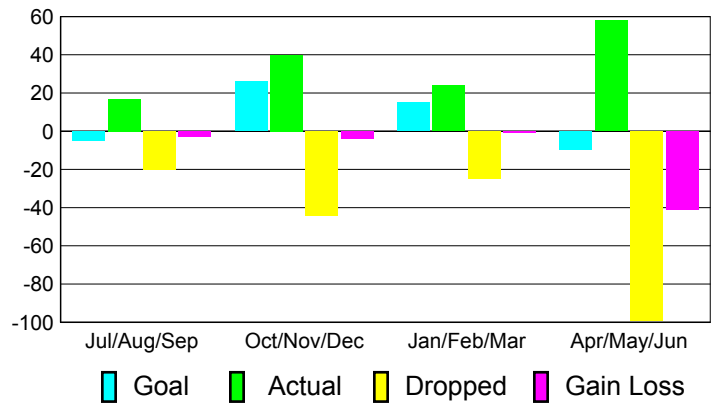

Membership Results 2010-2011

Goal, New, Dropped, Gain/Loss

Comparison of Membership Gain/Loss

Current Year Compared to the Previous Year